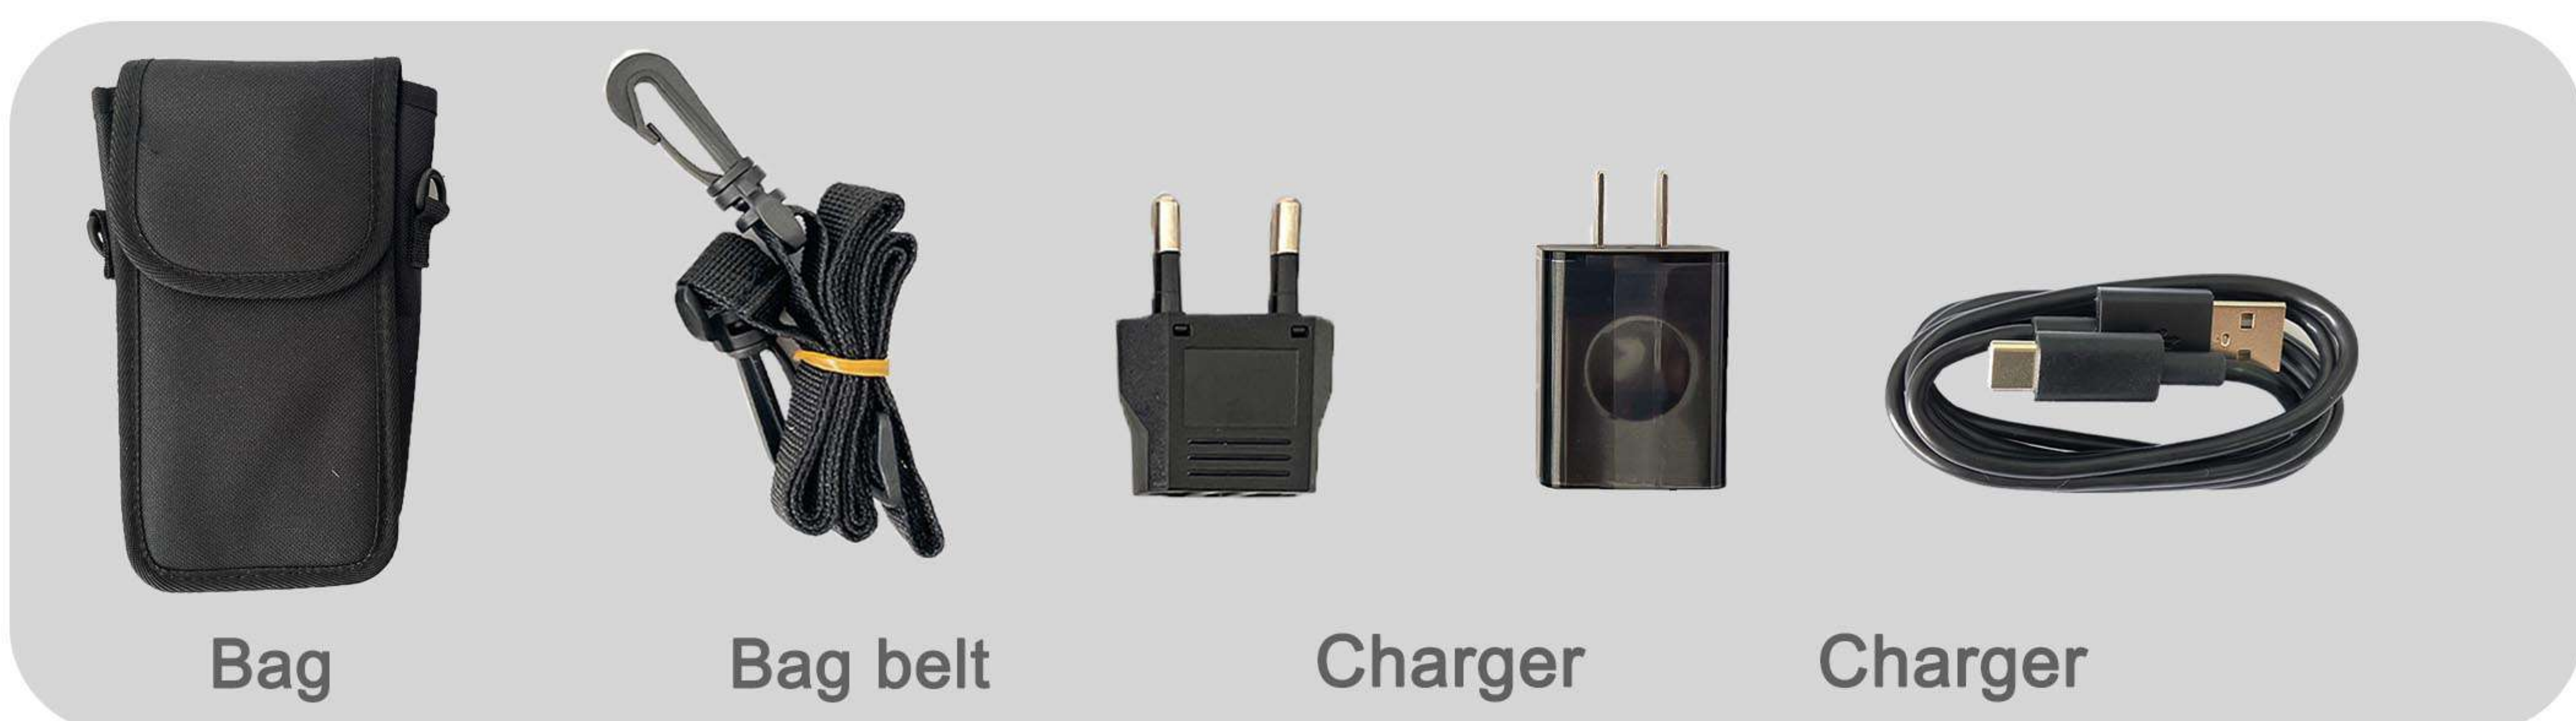

Specification

Physical Characteristics

Dimensions	170*76*17mm
Display	6 inch, 2160*1080 TFT
Power	3.7V 6000mAH
External Ports	2×1Gbps port (or 1Gbps port + 2.5G port), 1 port for power meter, 1 port for VFL, USB Type-C port(OTG), HDMI.
Sensors	Earpiece, speaker, gravity sensor, electronic compass, gyroscope, ambient light and distance sensor, shock sensor, air pressure sensor
Camera	8 MP front camera, 16 MP rear camera
Charging Time	1.5 Hours
Continuous Working Time	8+ Hours
Weight	290g

Performance

System	Android 12.0
CPU	New Snapdragon 5G,7nm
Memory	4+64GB

Communication

WIFI	Support WIFI 802.11a/b/g/n/ac/ax 2.4G/5G dual-band. Support 2*2MIMO, up to 4*4 MIMO (optional). Support 160M bandwidth.
WWAN	5G: N1/N28/N41/N78/N79 LTE:B1/B3/B5/B8/B34/B38/B39/B40/B41 WCDMA: B1/B5/B8
Bluetooth	BT5.0 with BLE
GPS/AGPS	GPS,Beidou and GLONASS

Optional Function

NFC	Frequency	13.56MHz
	Protocol	ISO/IEC14443A/14443B/15693/18092/mifare
Barcode	Support N1	
	1D: Code 128, EAN-13, EAN-8, Code 39, UPC-A, UPC-E, Codabar, Interleaved 2 of 5, ITF-6, ITF-14, ISBN, ISSN, Code 93, UCC/EAN-128, GS1 Databar, Matrix 2 of 5, Code 11, Industrial 2 of 5, Standard 2 of 5, AIM128, Plessey, MSI-Plessey	
	2D: PDF417, QR Code, Micro QR, Data Matrix	
	Resolution: ≥3mil	

Accessories

Bag

Bag belt

Charger

Charger

S357

The following are the appearances in two different configurations: