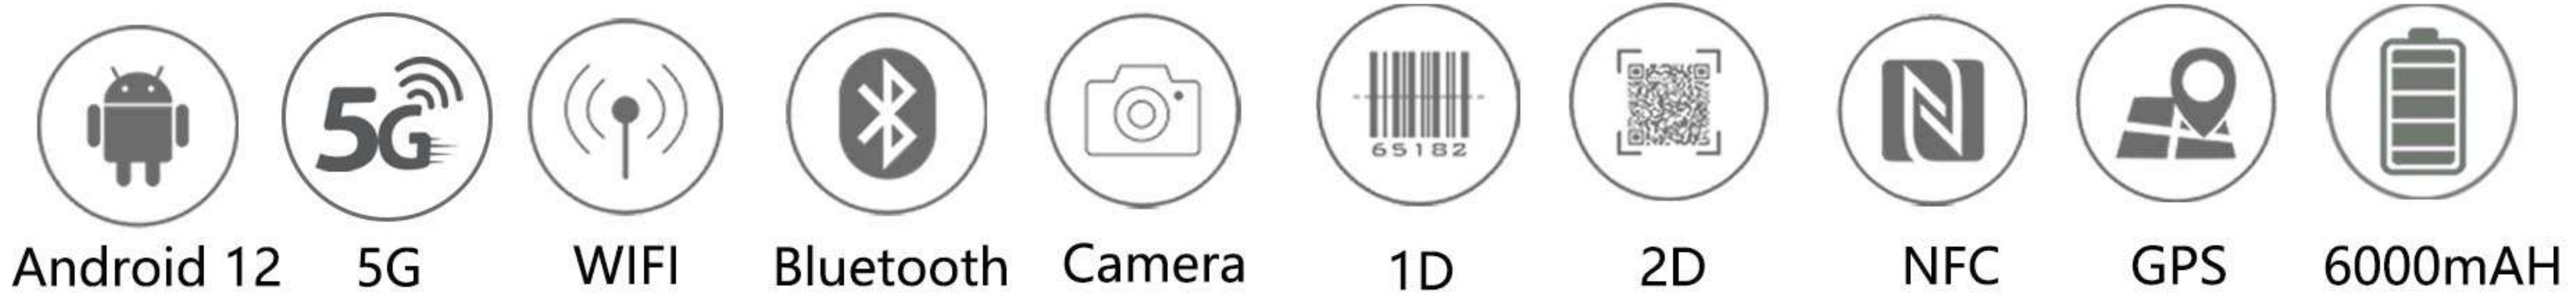

S357

Android 12 5G PDA

Functions

- 5G Communication
- 1G and 2.5G wired network
- 160M bandwidth WIFI 6
- 1D/2D barcode scanning
- Android 12 System
- Dual network ports
- WiFi interference analysis
- Support PPT button, NFC

Detail pictures

Specification

Physical Characteristics

Dimensions	170*76*17mm
Display	6 inch, 2160*1080 TFT
Power	3.7V 6000mAH
External Ports	2×1Gbps port (or 1Gbps port + 2.5G port), 1 port for power meter, 1 port for VFL, USB Type-C port(OTG), HDMI.
Sensors	Earpiece, speaker, gravity sensor, electronic compass, gyroscope, ambient light and distance sensor, shock sensor, air pressure sensor
Camera	8 MP front camera, 16 MP rear camera
Charging Time	1.5 Hours
Continuous Working Time	8+ Hours
Weight	290g